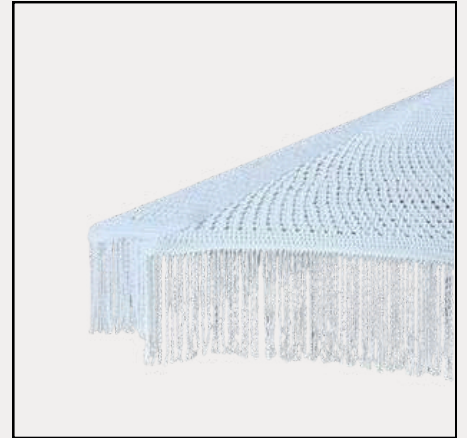

INDO TEAK

CANORA MACRAME

Material: Solid Teak Wood

Weaving: Lum - Choco

Finishing: Natural

Dimension: