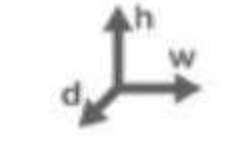

#

VT-F-005

φ60×H72mm