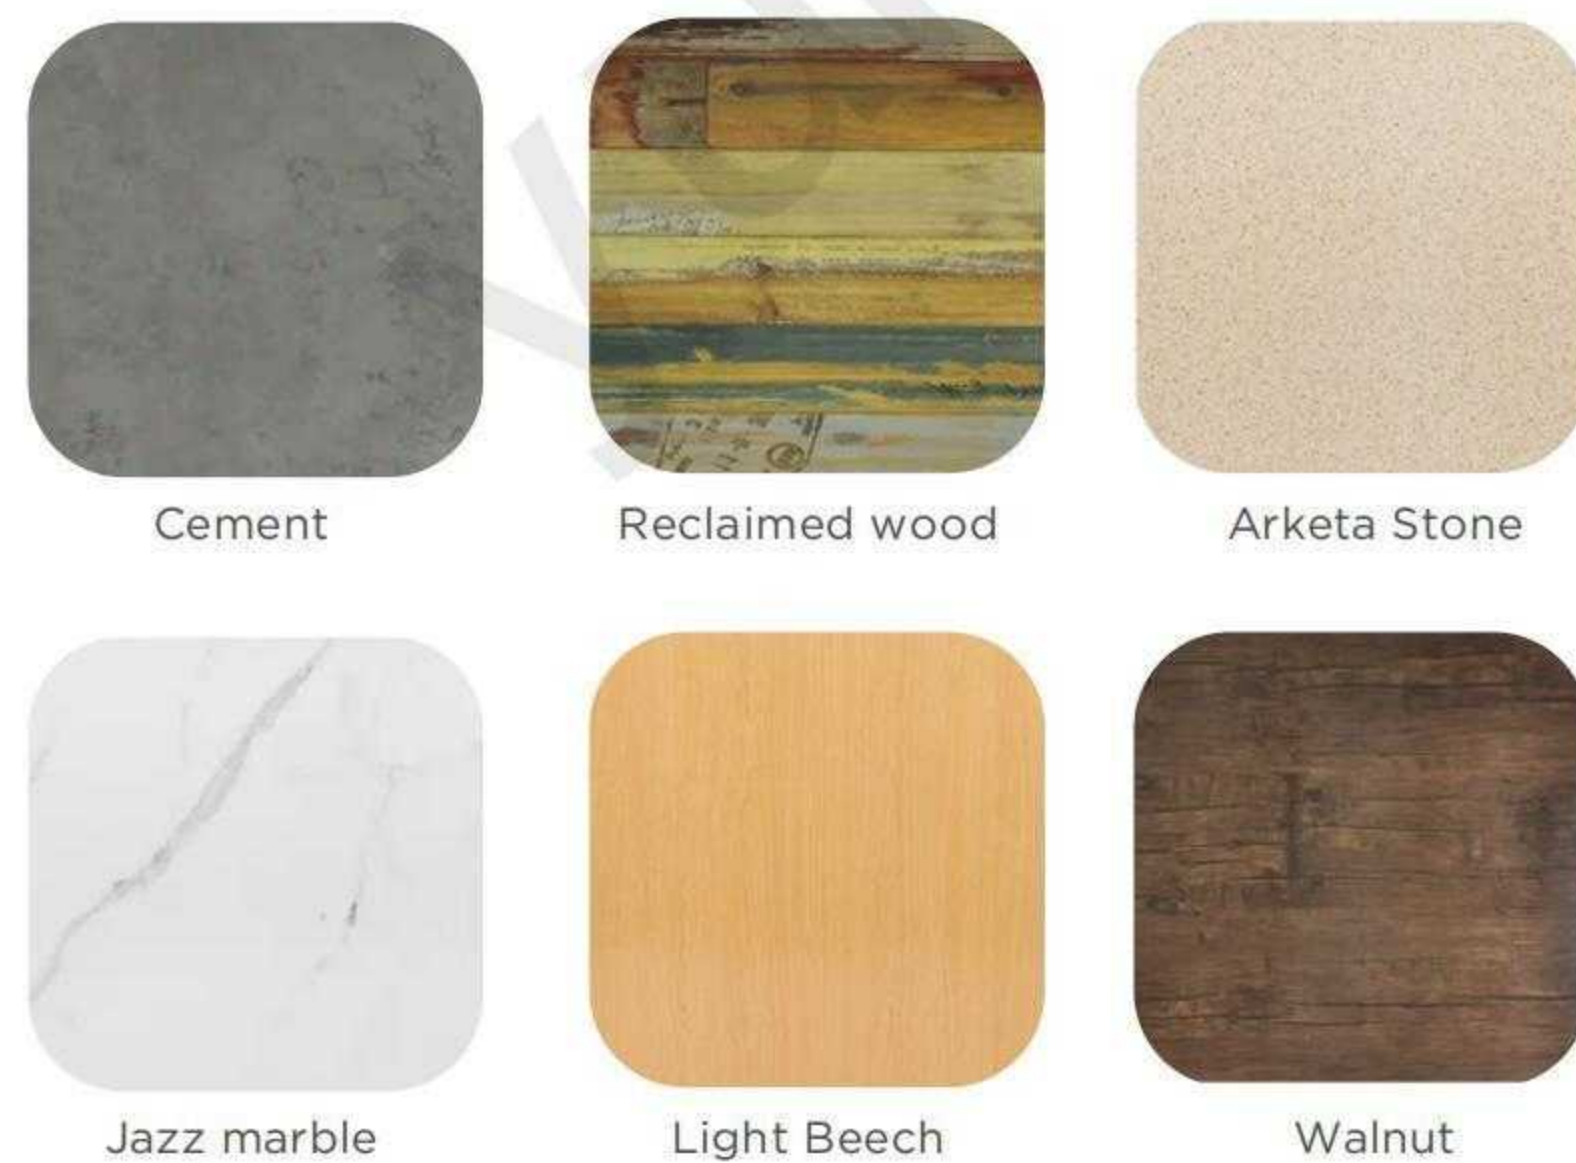

DIMENSIONS

- ▶ 70x70 ▶ 80x80
- ▶ Q700

RESIN TABLE TOPS

DIMENSIONS

- ▶ Q 60 ▶ Q 70 ▶ Q 80 ▶ Q 100 ▶ 80x120
- ▶ 60x60 ▶ 70x70 ▶ 80x80 ▶ 70x120 ▶ 80x170

RESIN TABLE TOP COLORS

STAINLESS STEEL COVER TABLE TOPS

The stainless steel outdoor table top features an MFC core with a patterned metal sheet wrapped around the edge, measuring 20mm in thickness. Designed with affordability in mind, this model is specifically tailored for use in cafeterias and canteens, making it a popular choice for high street coffee shops and bistro cafes.

DIMENSIONS

- ▶ 60x60 ▶ 70x70 ▶ 80x80
- ▶ Q60 ▶ Q70 ▶ Q80

TIMBER TABLE TOPS - AMERICAN WHIT OAK

Premium grade American oak (also known as white oak) table top.
 Crafted to perfection from solid 32mm thick oak with a focus on quality and detail.
 These durable table tops are commercial grade and suitable for cafes, restaurants, bars, offices, homes and other venues
 We also offer custom White Oak Table Tops.