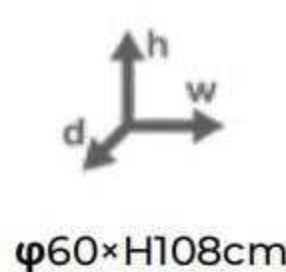

VT-D-101

CAST IRON BASE
VT-D-101

CAST IRON BASE
VT-A-110

VT-A-110

KG
** kg

CAST IRON BASE
VT-A-104 BAR HIEGHT

VT-A-104

KG
** kg