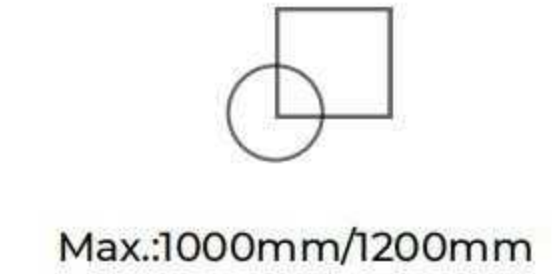

CAST IRON BASE
VT-A-100

VT-A-100

KG
18 kg

KG
22 kg

VT-D-101

CAST IRON BASE
VT-D-101

CAST IRON BASE
VT-A-110

VT-A-110

KG
** kg

CAST IRON BASE
VT-A-104 BAR HIEGHT

VT-A-104

KG
** kg

KG
** kg

VT-D-105

CAST IRON BASE
VT-A-105 BAR HEIGHT

CAST IRON BASE
VT-A-114

VT-A-114

KG
** kg