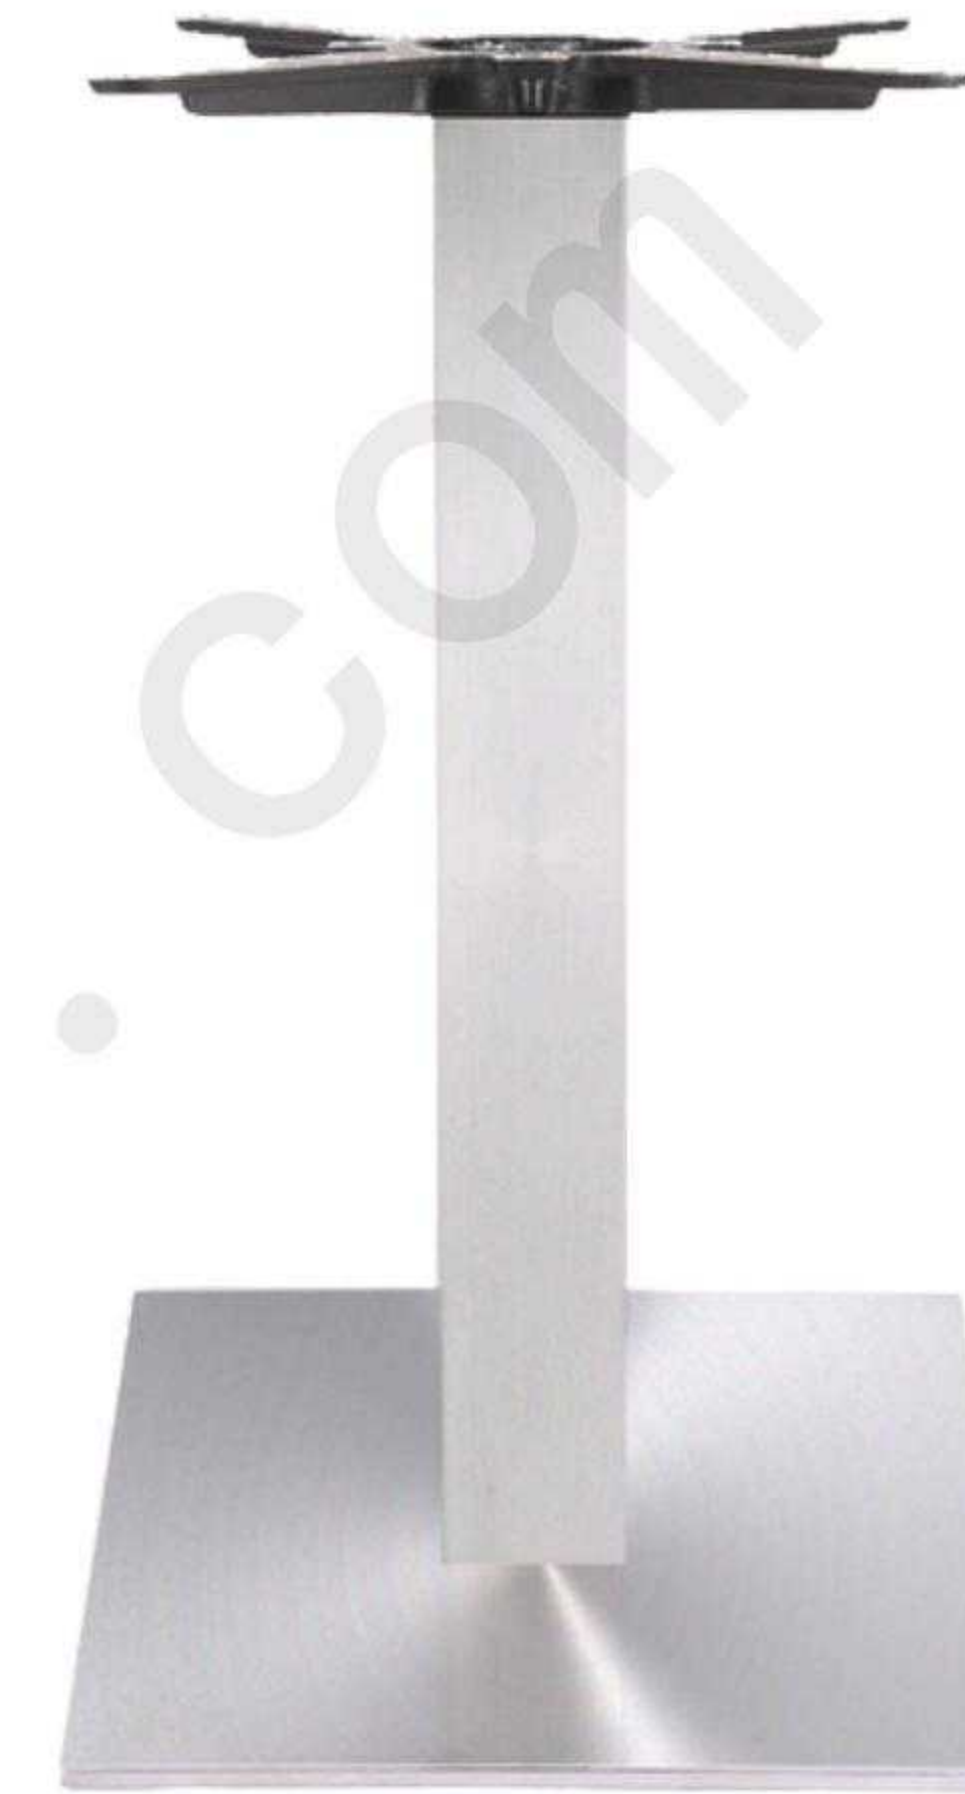

STAINLESS STEEL BASE

VT-D-002