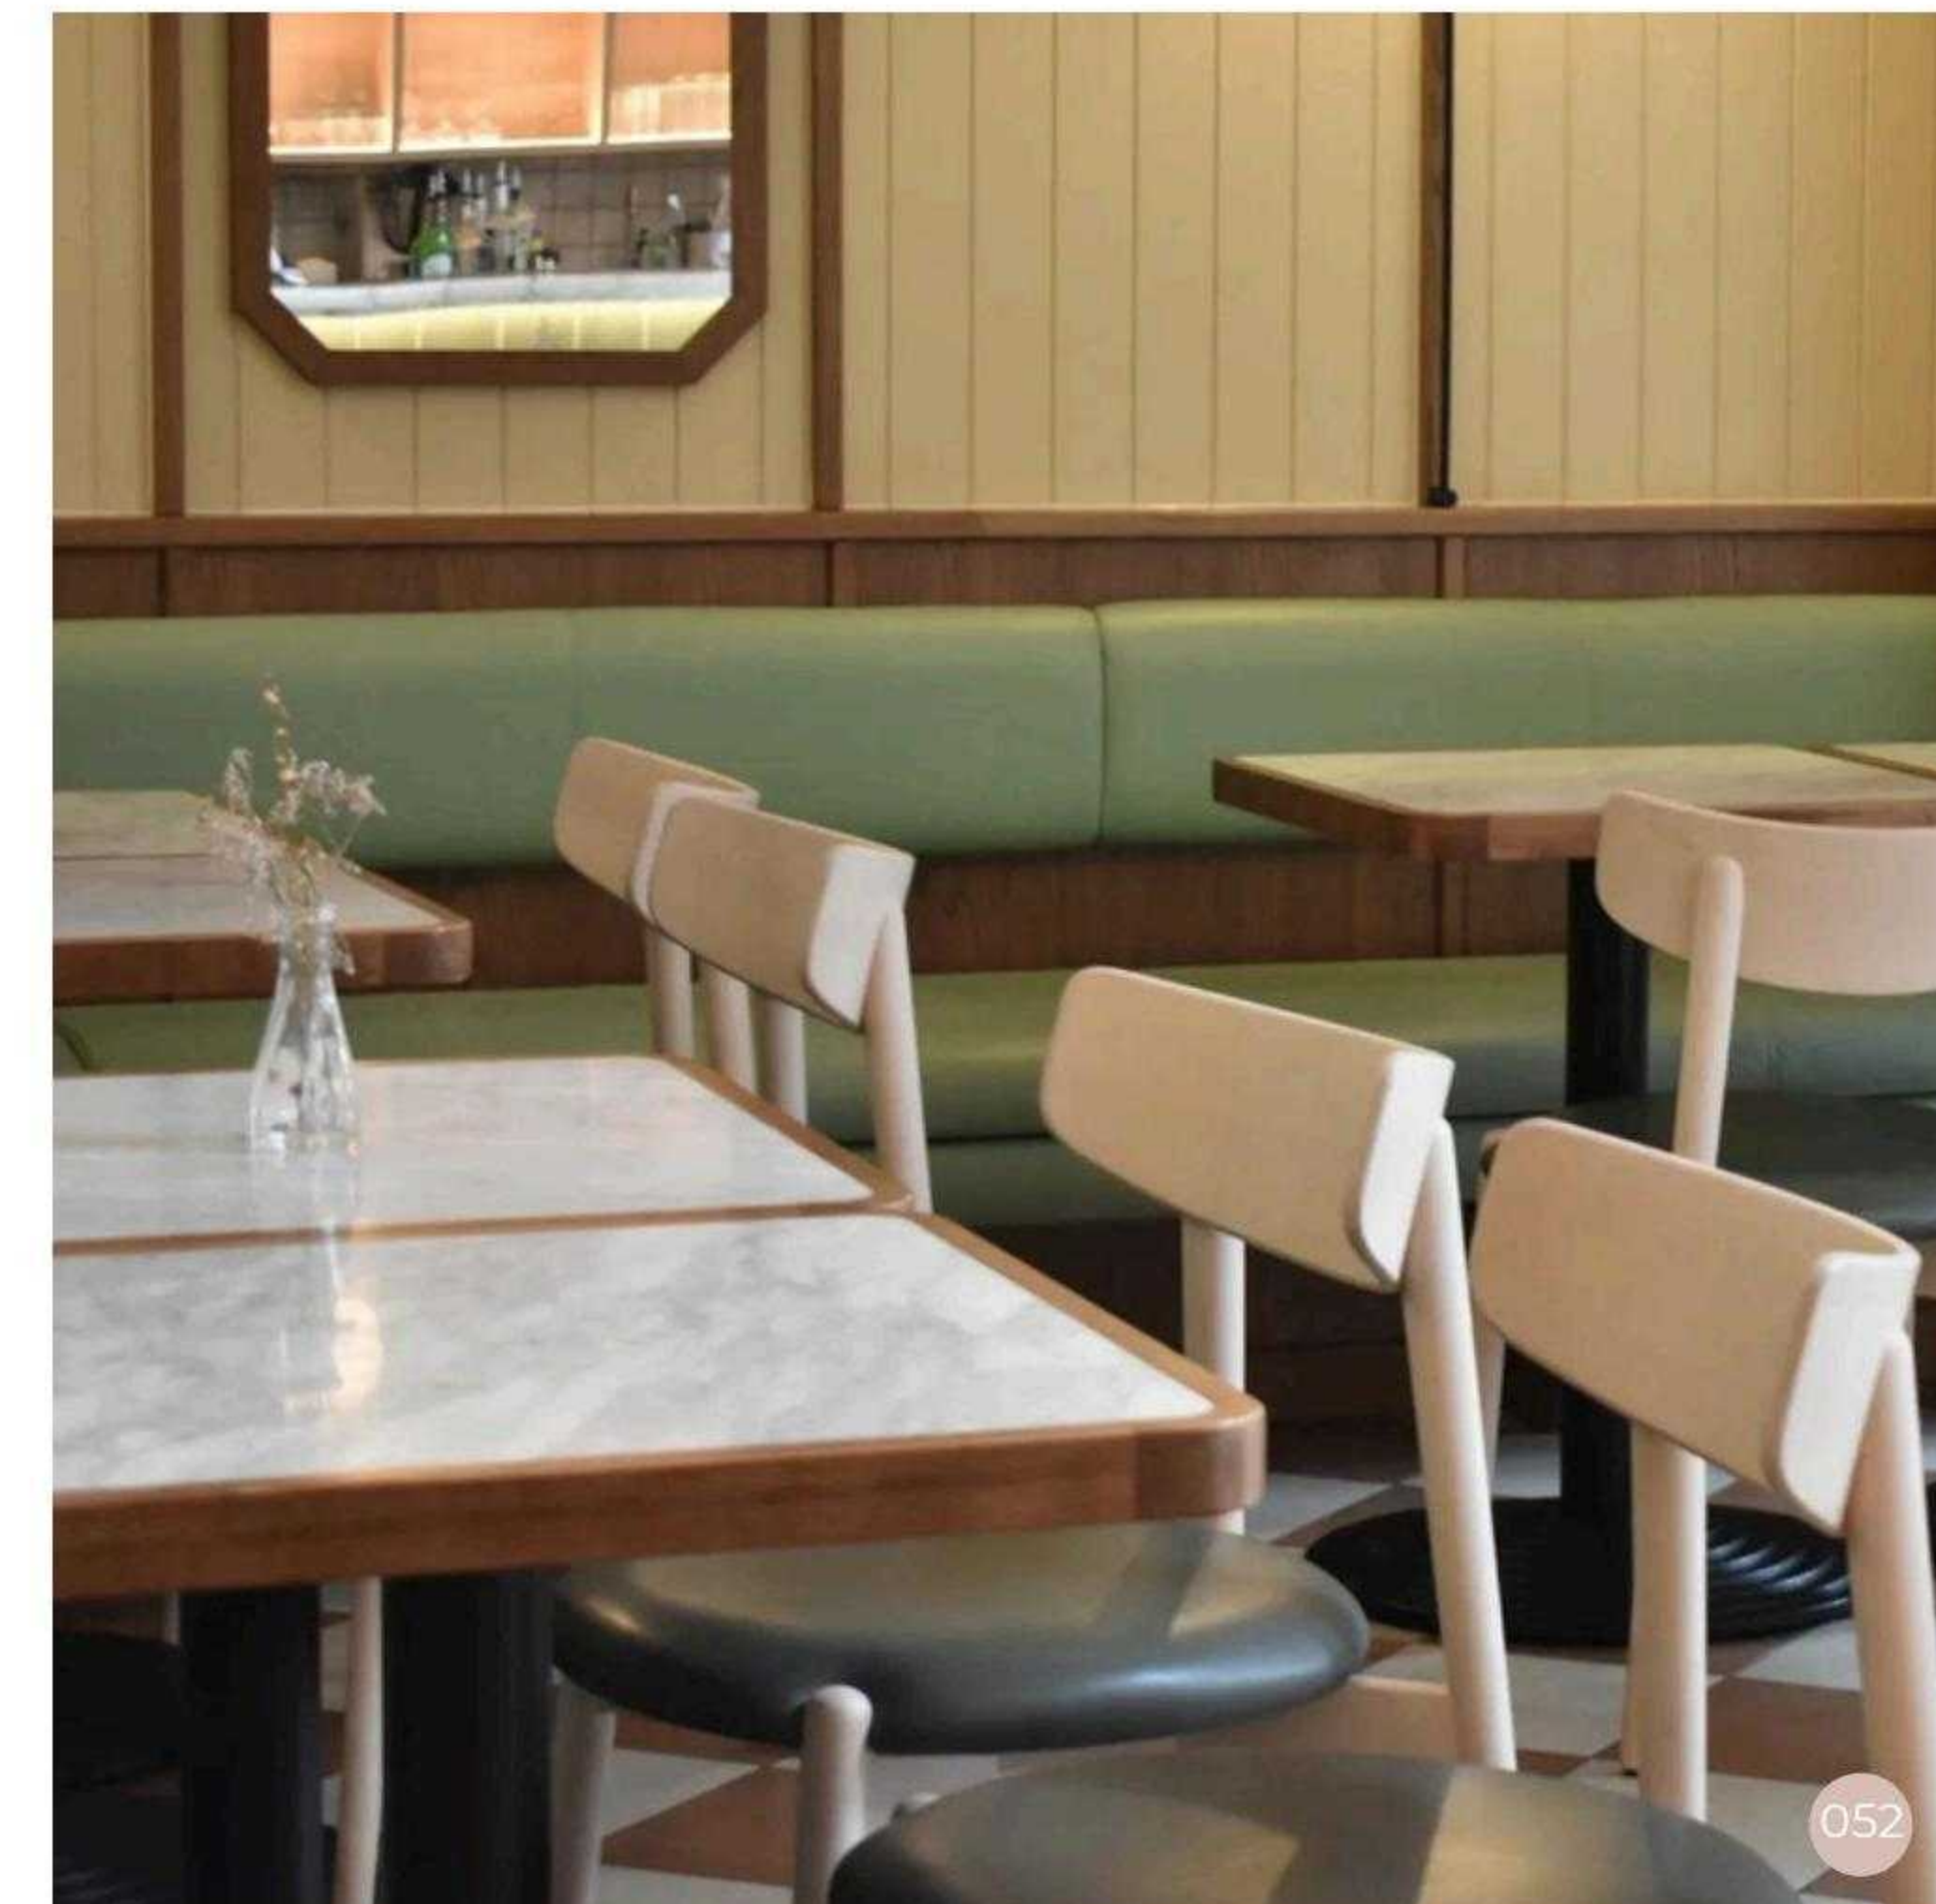

LINOLEUM FORBO COLORS