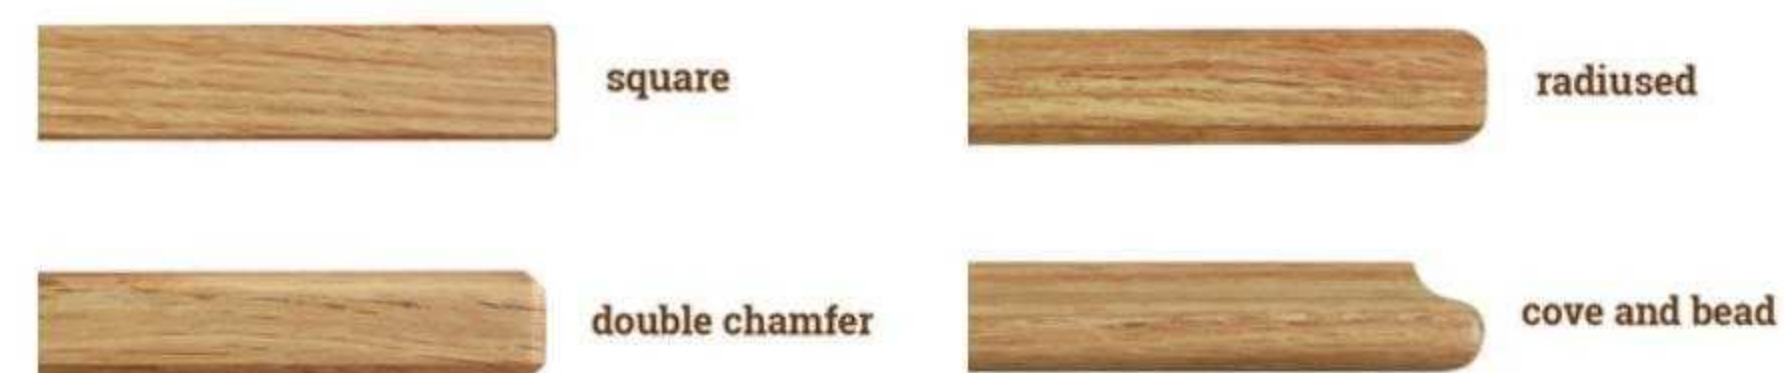

Edge Finishing

Solid Timber Double Bullnose Edge

TIMER TOP WITH MARBLE/LINOLEUM INLAY

The marble/ linoleum and inlay tabletop is ideal for an Art Deco or vintage style table. A matte black marquina marble top embedded in American White Oak. A perfect top to combine with our table bases.
 For cleaning, simply use a damp cloth with warm water and neutral soap and dry the surface completely. Always avoid any type of abrasive product. Never ever use cleaners such as bleach, ammonia, abrasive detergents or those that may contain alcohol. These products will only damage the marble surface and will probably not remove the stain.