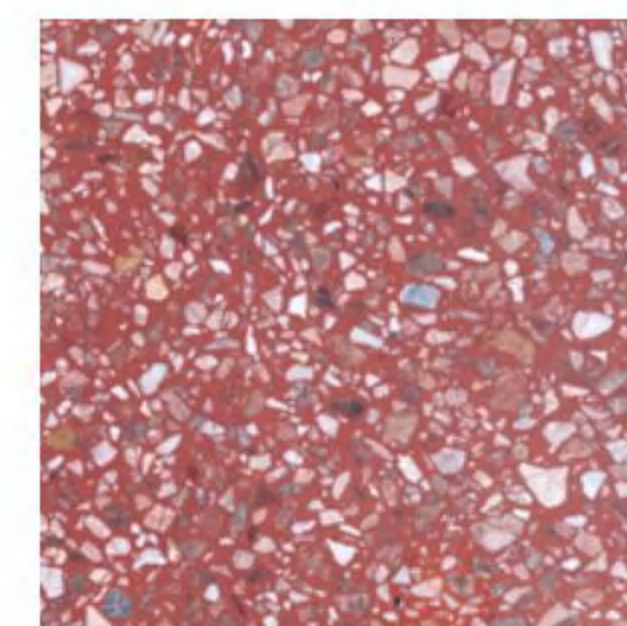

TERRAZZO TABLE TOPS

Terrazzo table tops available in a range of sizes, shapes and widths, standard finishes are available as well as custom on request. All made to order.

DIMENSIONS

- 60x60 ▶ 70x70 ▶ 80x80
- Q60 ▶ Q70 ▶ Q80
- 90x90 ▶ 120*70
- Q90 ▶ 120*80

Size and thickness can be customized

Edge Finishing

TERRAZZO COLORS

VT-T642