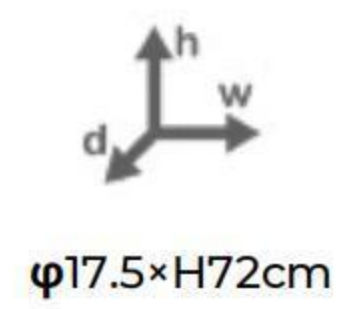

VT-A-028

φ17.5×H72cm

KG
6.5 kg

Max.:600mm/800mm

Max.:600mm/800mm

KG
6.5 kg