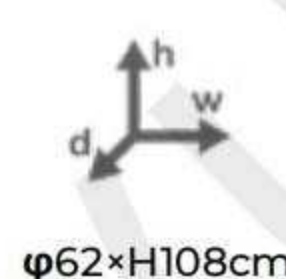

KG
** kg

VT-D-105