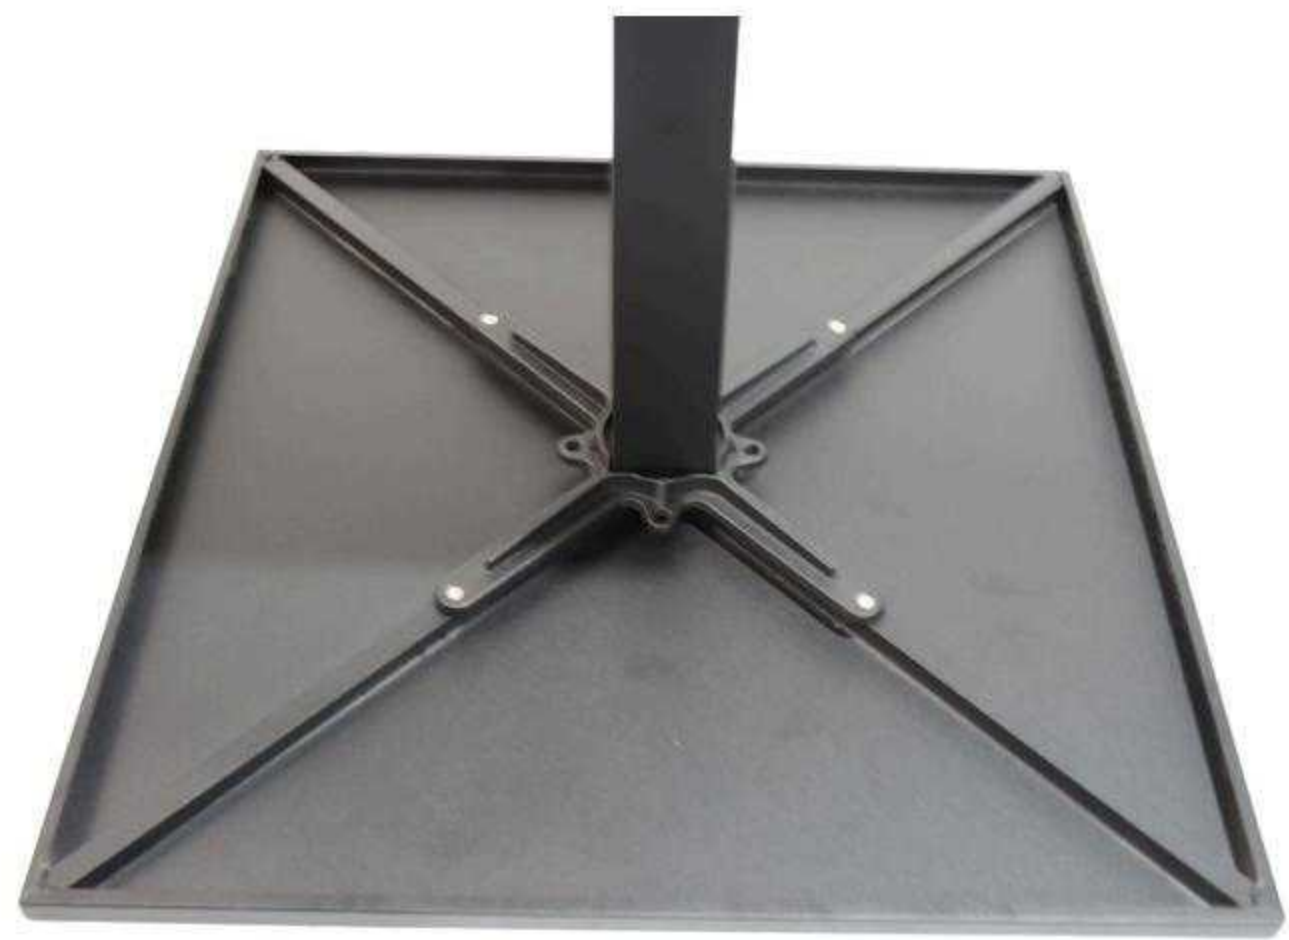

ALUMINUM TABLE TOPS

ALUMINUM TOPS, FULL THICKNESS 25MM.
FOR INDOOR AND OUTDOOR USE

Aluminum is a robust material that can withstand harsh weather conditions, including extreme heat, cold, and rain. Unlike wood or other materials, aluminum doesn't rot, rust, or warp over time, ensuring that your outdoor dining table will last for years