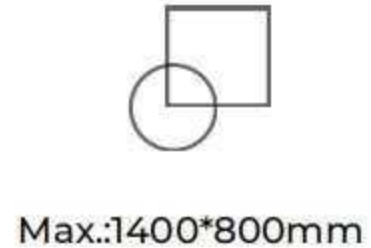

CAST IRON BASE
VT-A-100

VT-A-100

KG
18 kg

KG
22 kg

VT-D-101

CAST IRON BASE
VT-D-101

CAST IRON BASE
VT-A-110

VT-A-110

KG
** kg

CAST IRON BASE
VT-A-104 BAR HIEGHT

VT-A-104

KG
** kg

KG
** kg

VT-D-105

CAST IRON BASE
VT-A-105 BAR HEIGHT

CAST IRON BASE
VT-A-114

VT-A-114

KG
** kg