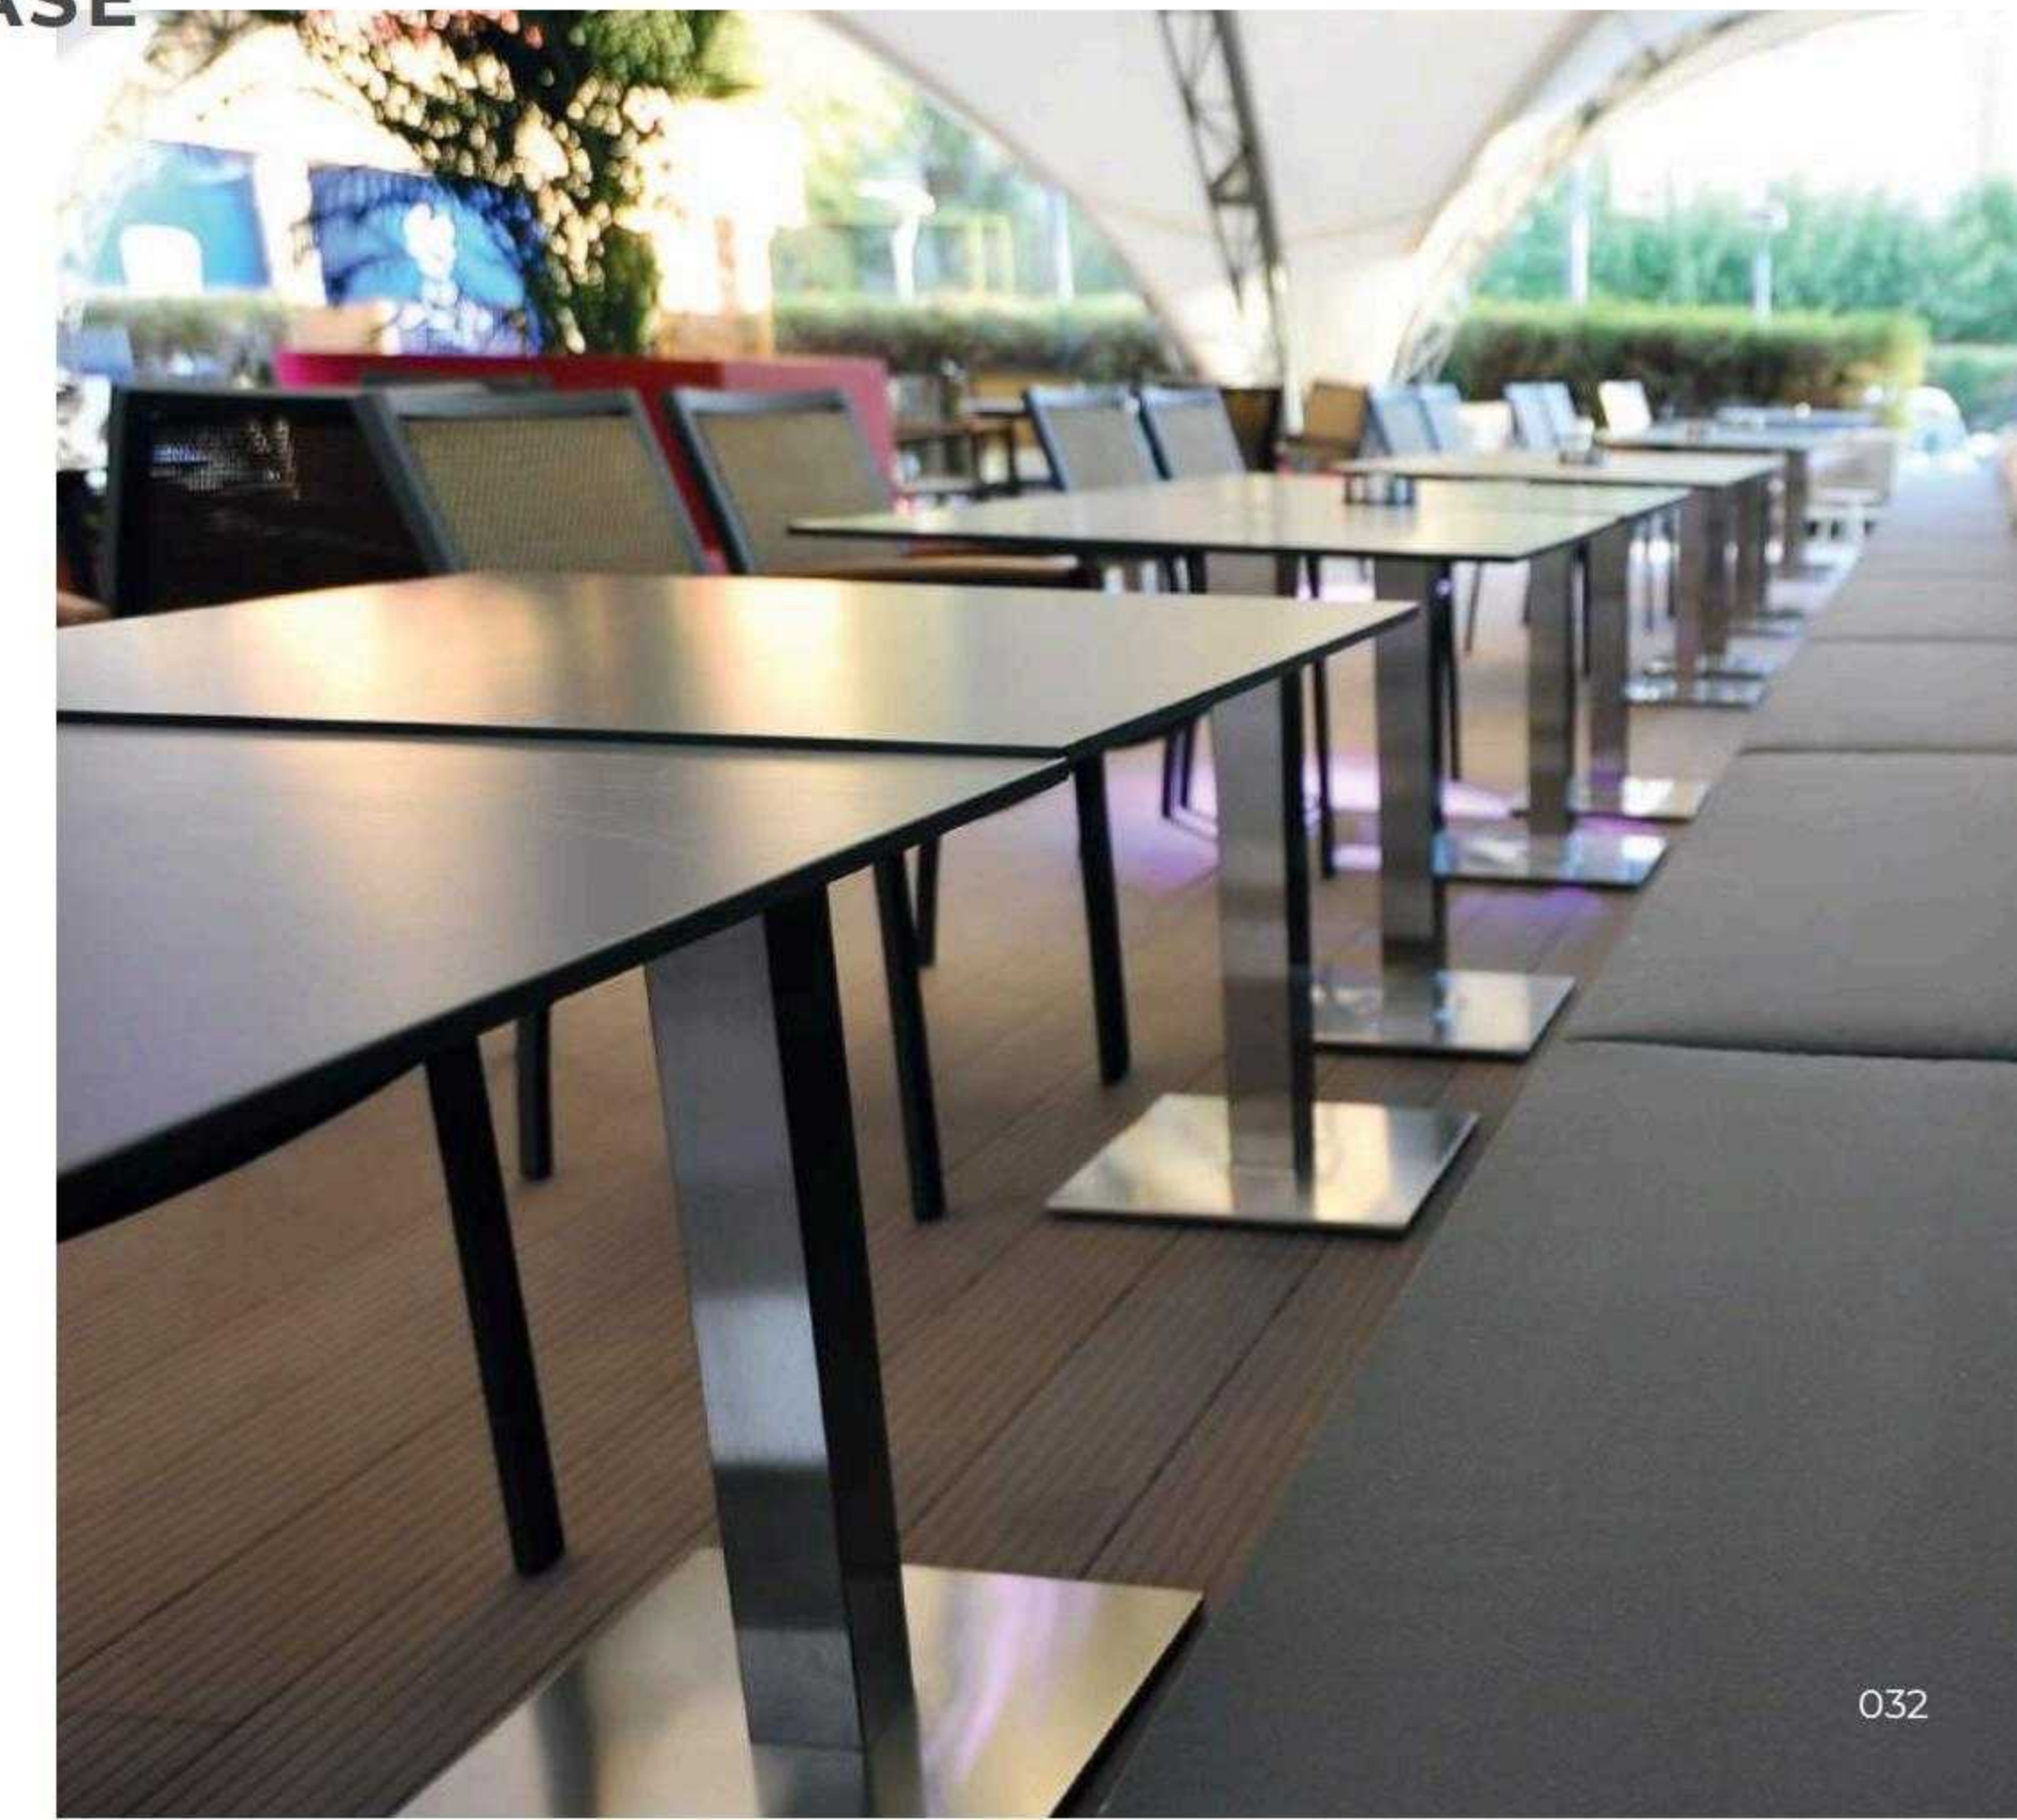

STAINLESS STEEL BASE

VT-D-009