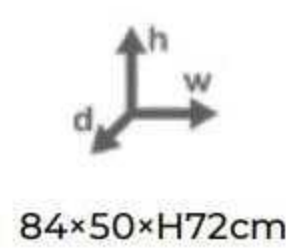

VT-D-101

CAST IRON BASE
VT-D-101

CAST IRON BASE
VT-A-110

VT-A-110

KG
** kg

CAST IRON BASE
VT-A-104 BAR HIEGHT

VT-A-104

KG
** kg