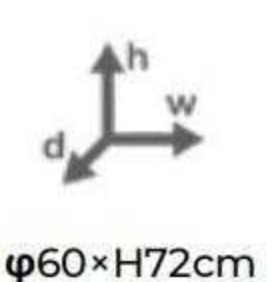

Max.:700mm/800mm

Max.:800mm/1000mm

Black

White

CAST IRON BASE
VT-A-100

VT-A-100

KG
18 kg

KG
22 kg