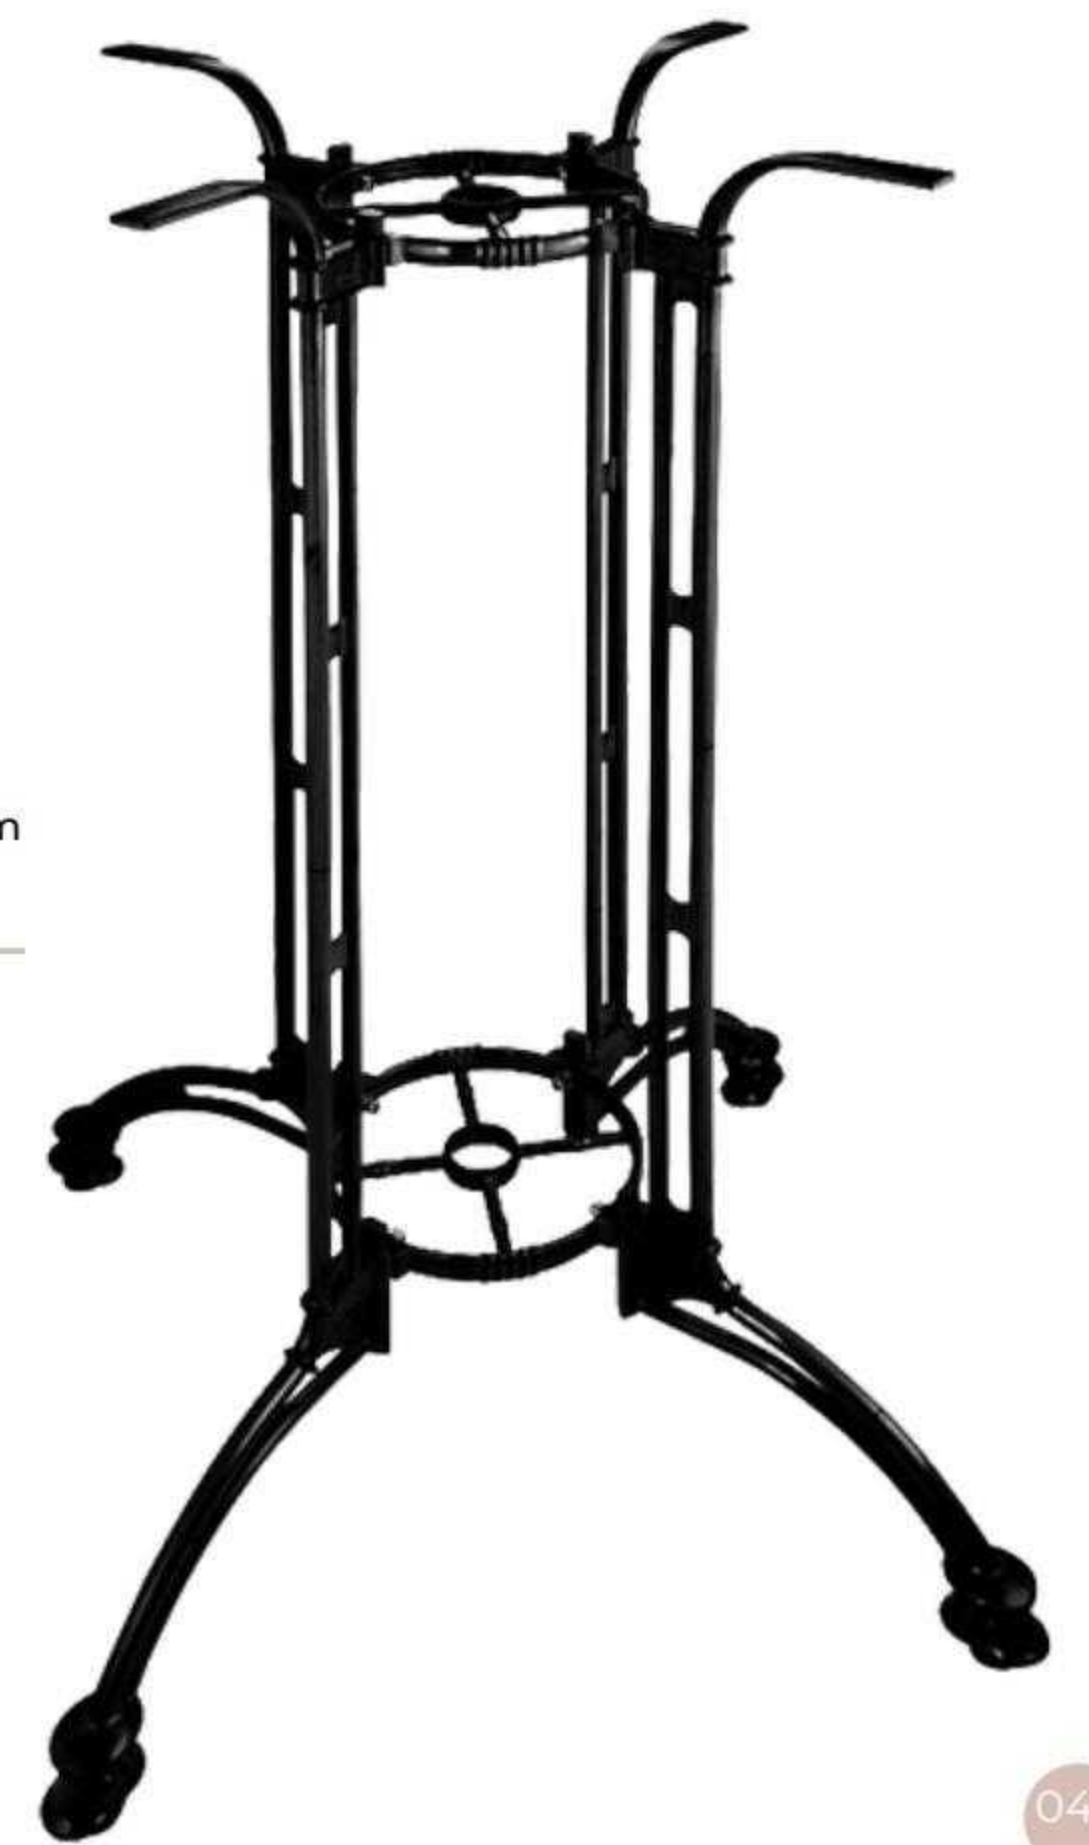

ALUMINUM BASE

VT-F-012

#

VT-F-012

φ68×H72mm

4 +3kg

Max.:700mm/800mm

Black

White

Anodized

ALUMINUM BASE

VT-F-027

#

VT-F-027

95×50×H72mm

** kg

Max.:1200*800mm

Black

White

Anodized

ALUMINUM BASE

VT-F-021

#

VT-F-021

φ84×H72mm

** kg

Max.:1200*800mm

Black

ALUMINUM BASE

VT-F-024

#

VT-F-024

φ84×H108mm

** kg

Max.:1200*800mm

Black