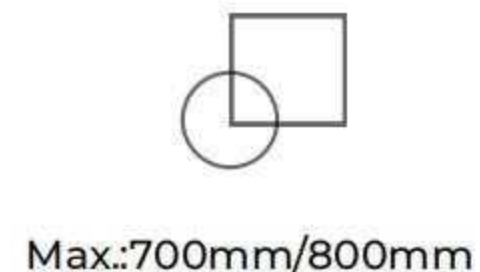

CAST IRON BASE
VT-A-100

VT-A-100

KG
18 kg

KG
22 kg

VT-D-101

CAST IRON BASE
VT-D-101

CAST IRON BASE
VT-A-110

VT-A-110

KG
** kg

CAST IRON BASE
VT-A-104 BAR HIEGHT

VT-A-104

KG
** kg

KG
** kg

VT-D-105

CAST IRON BASE
VT-A-105 BAR HEIGHT

CAST IRON BASE
VT-A-114

VT-A-114

KG
** kg