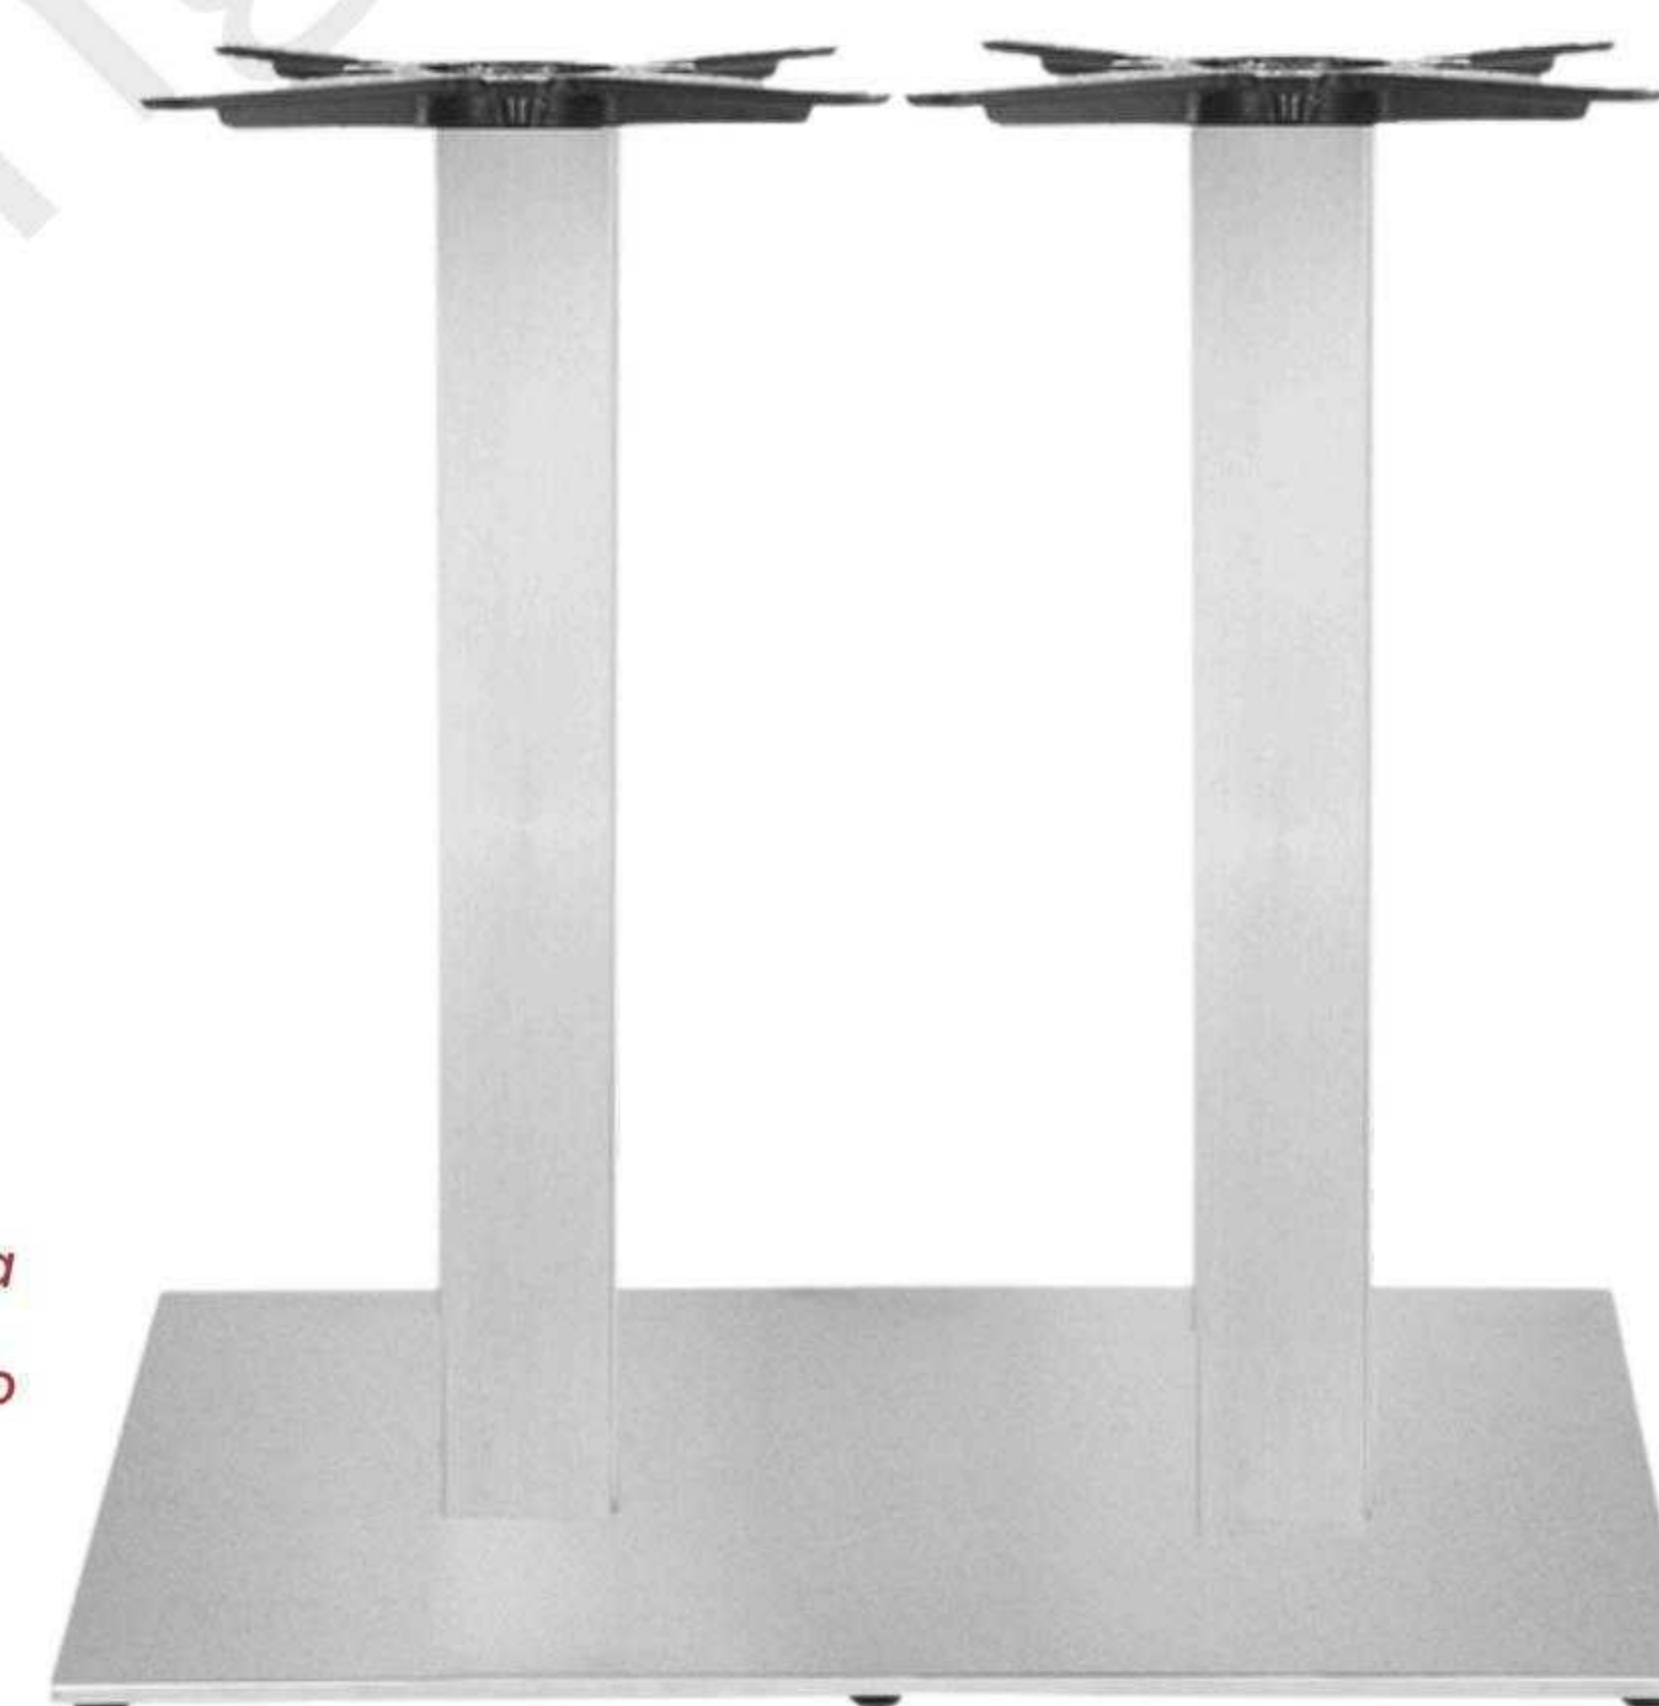

STAINLESS STEEL BASE

VT-D-009