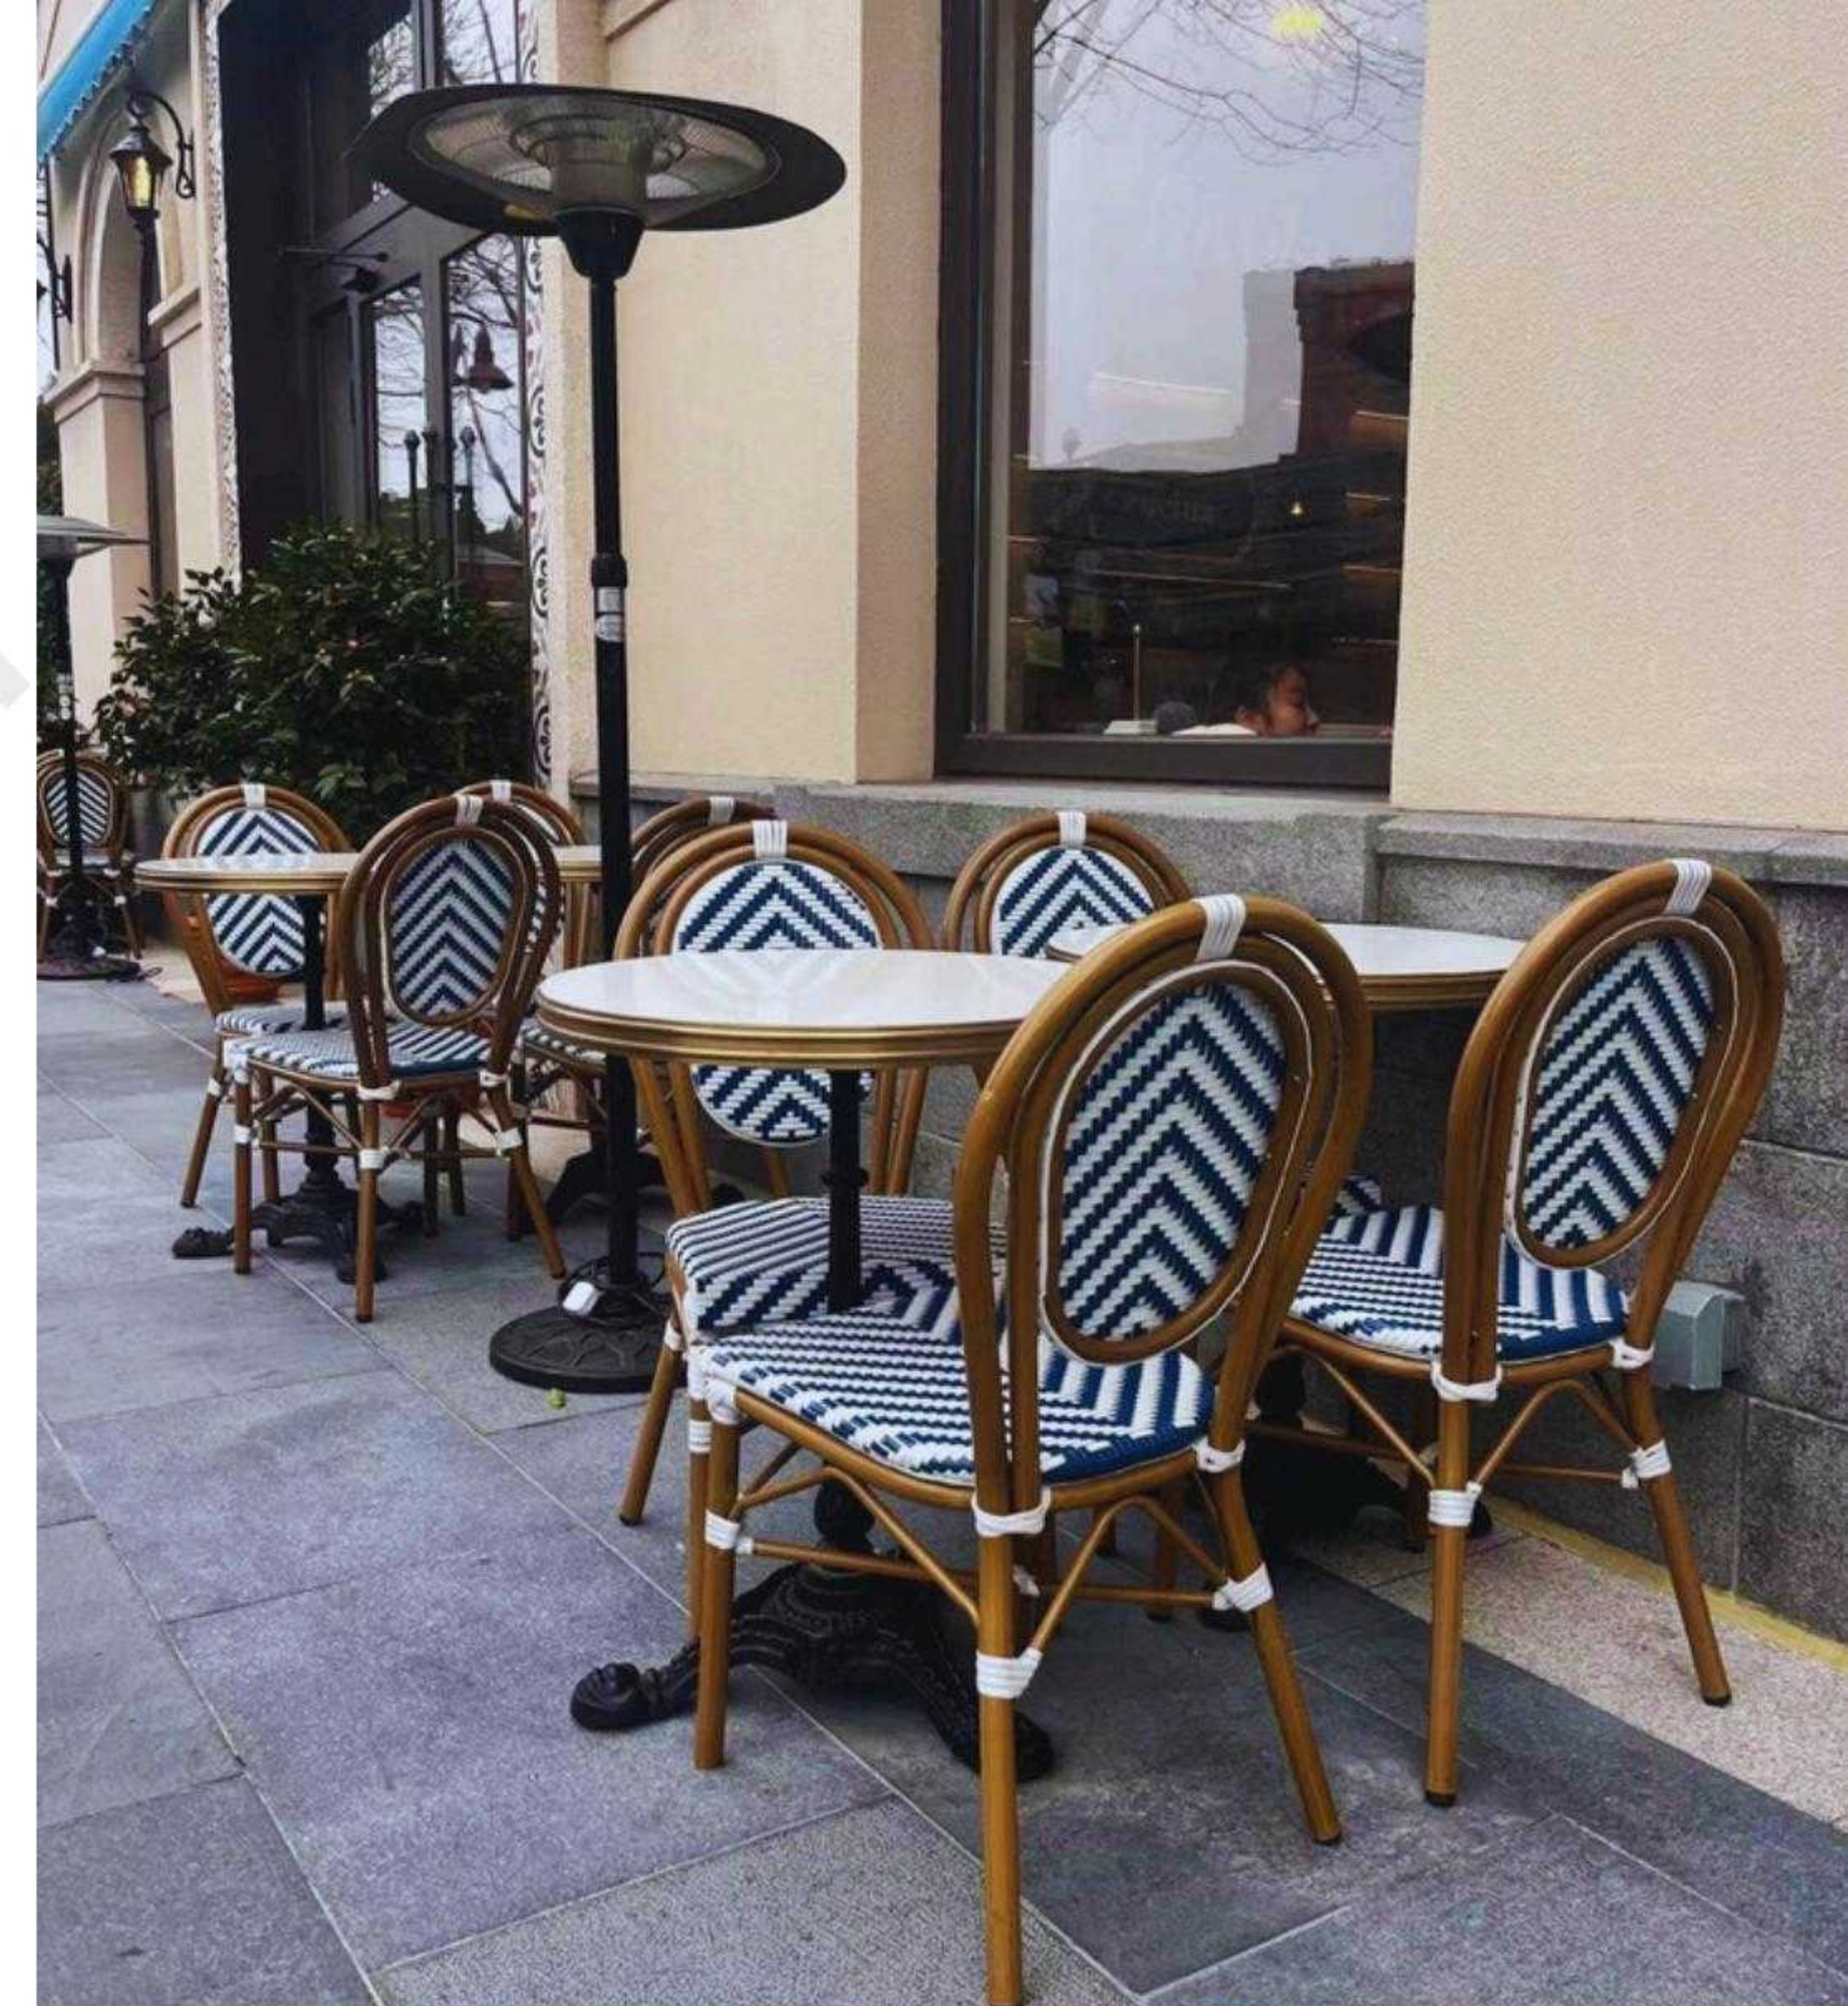

White

CAST IRON BASE
BISTRO VT-A-097

CAST IRON BASE
BISTRO VT-A-086

VT-A-086

$\varnothing 57 \times H72 \text{cm}$

17kg

Max.:800mm/900mm

Max.:700mm/800mm