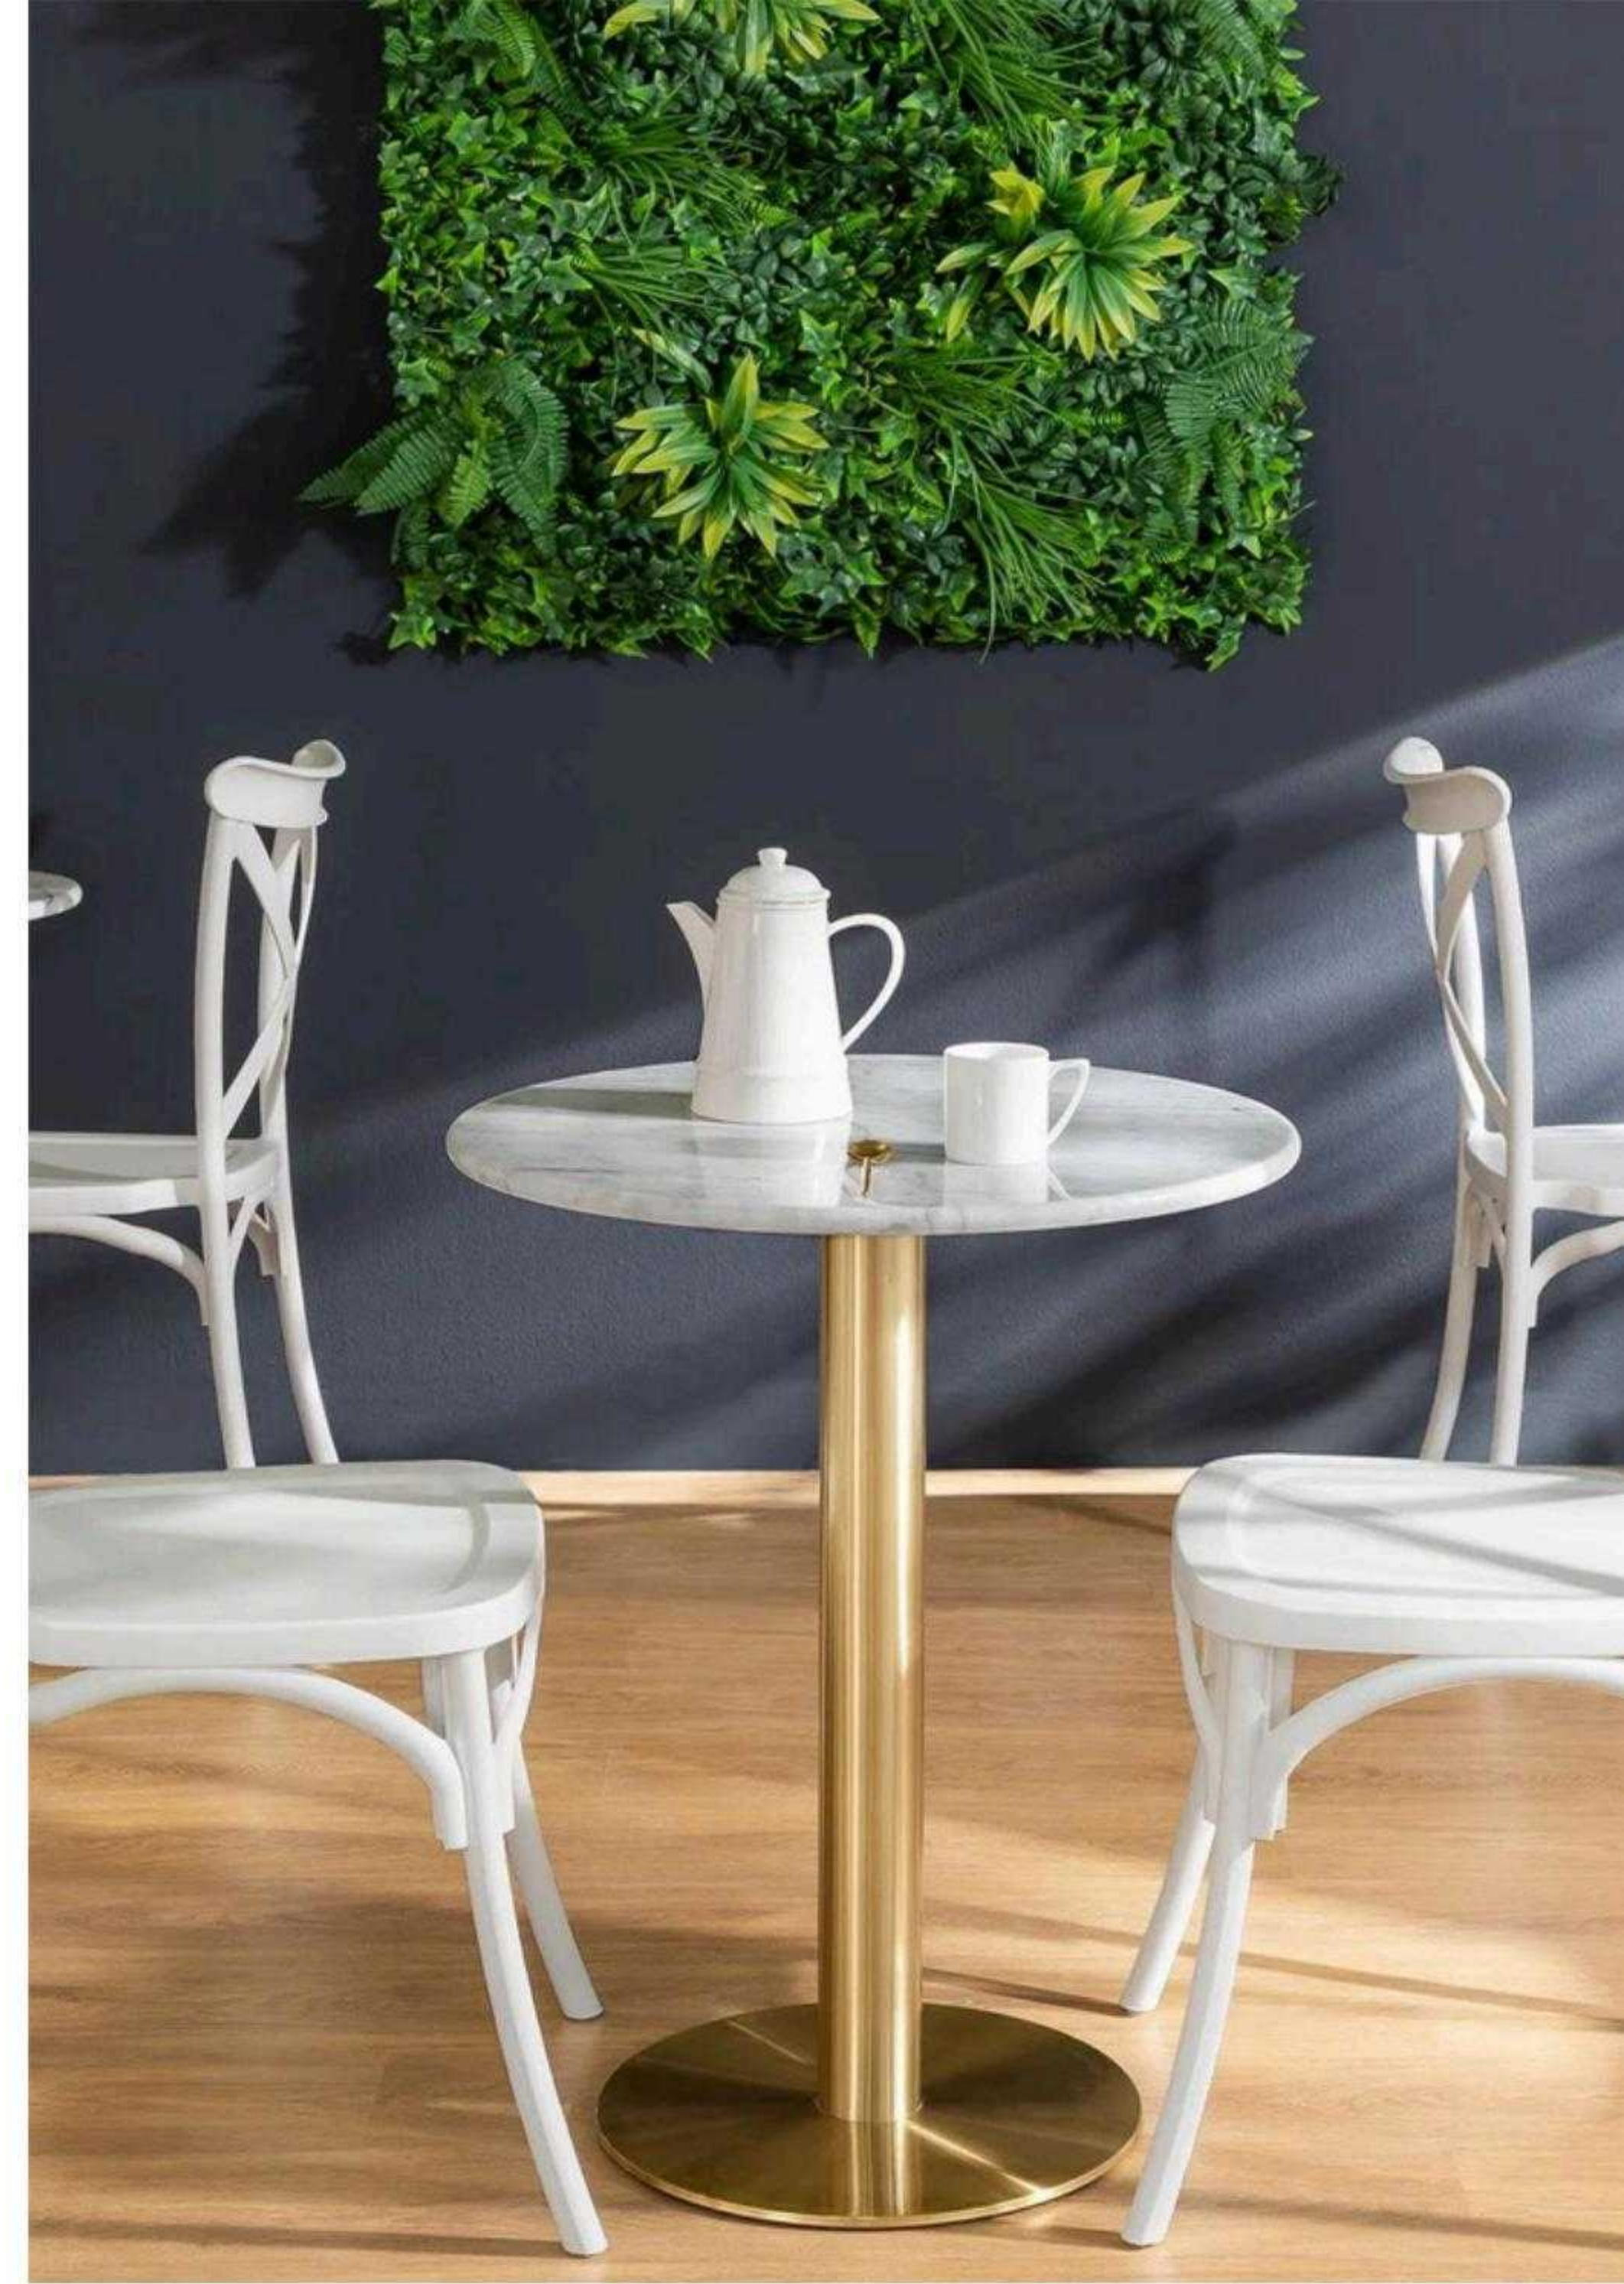

PURE MARBLEE COLORS

Marble table tops come in diverse sizes, colors, and edge designs, with the option for customizing to suit specific preferences. Each marble top is accompanied by an plywood board for easy mounting and is finished with an anti-stain polish. Despite these precautions, it's important to note that marble, being porous, may be susceptible to food or liquid stains if not promptly addressed. Therefore, we advise reapplying the anti-stain treatment to the marble surface at least twice annually to maintain its pristine condition