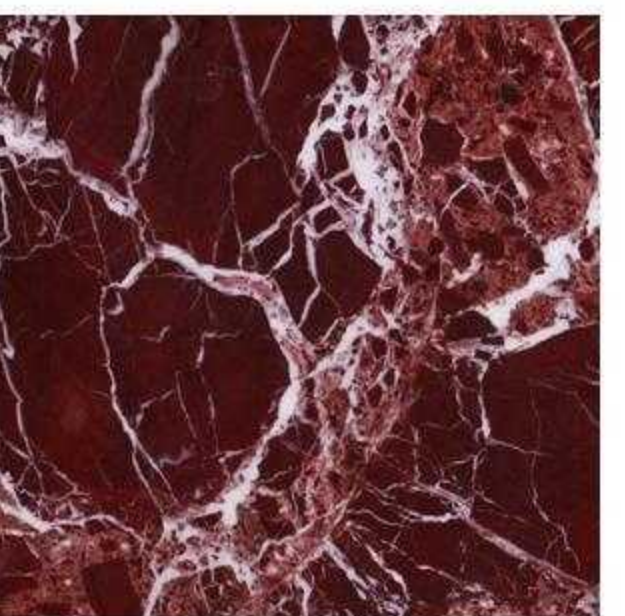

Rosso Lepanto
VT-MB08