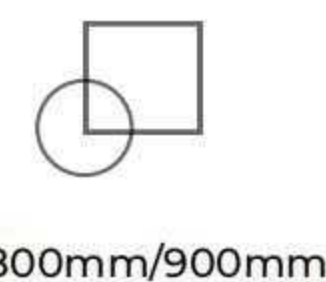

Max.:700mm/800mm

Max.:800mm/1000mm

Black

White

CAST IRON BASE
VT-A-100

VT-A-100

KG
18 kg

KG
22 kg