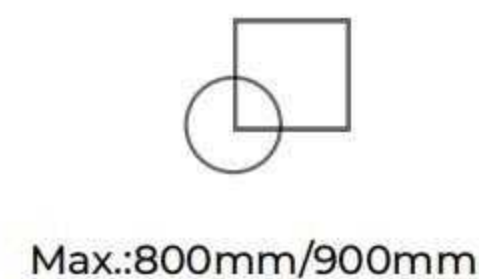

CAST IRON BASE
VT-A-100

VT-A-100

KG
18 kg

KG
22 kg

VT-D-101

CAST IRON BASE
VT-D-101

CAST IRON BASE
VT-A-110

VT-A-110

KG
** kg

CAST IRON BASE
VT-A-104 BAR HIEGHT

VT-A-104

KG
** kg

KG
** kg

VT-D-105

CAST IRON BASE
VT-A-105 BAR HEIGHT

CAST IRON BASE
VT-A-114

VT-A-114

KG
** kg