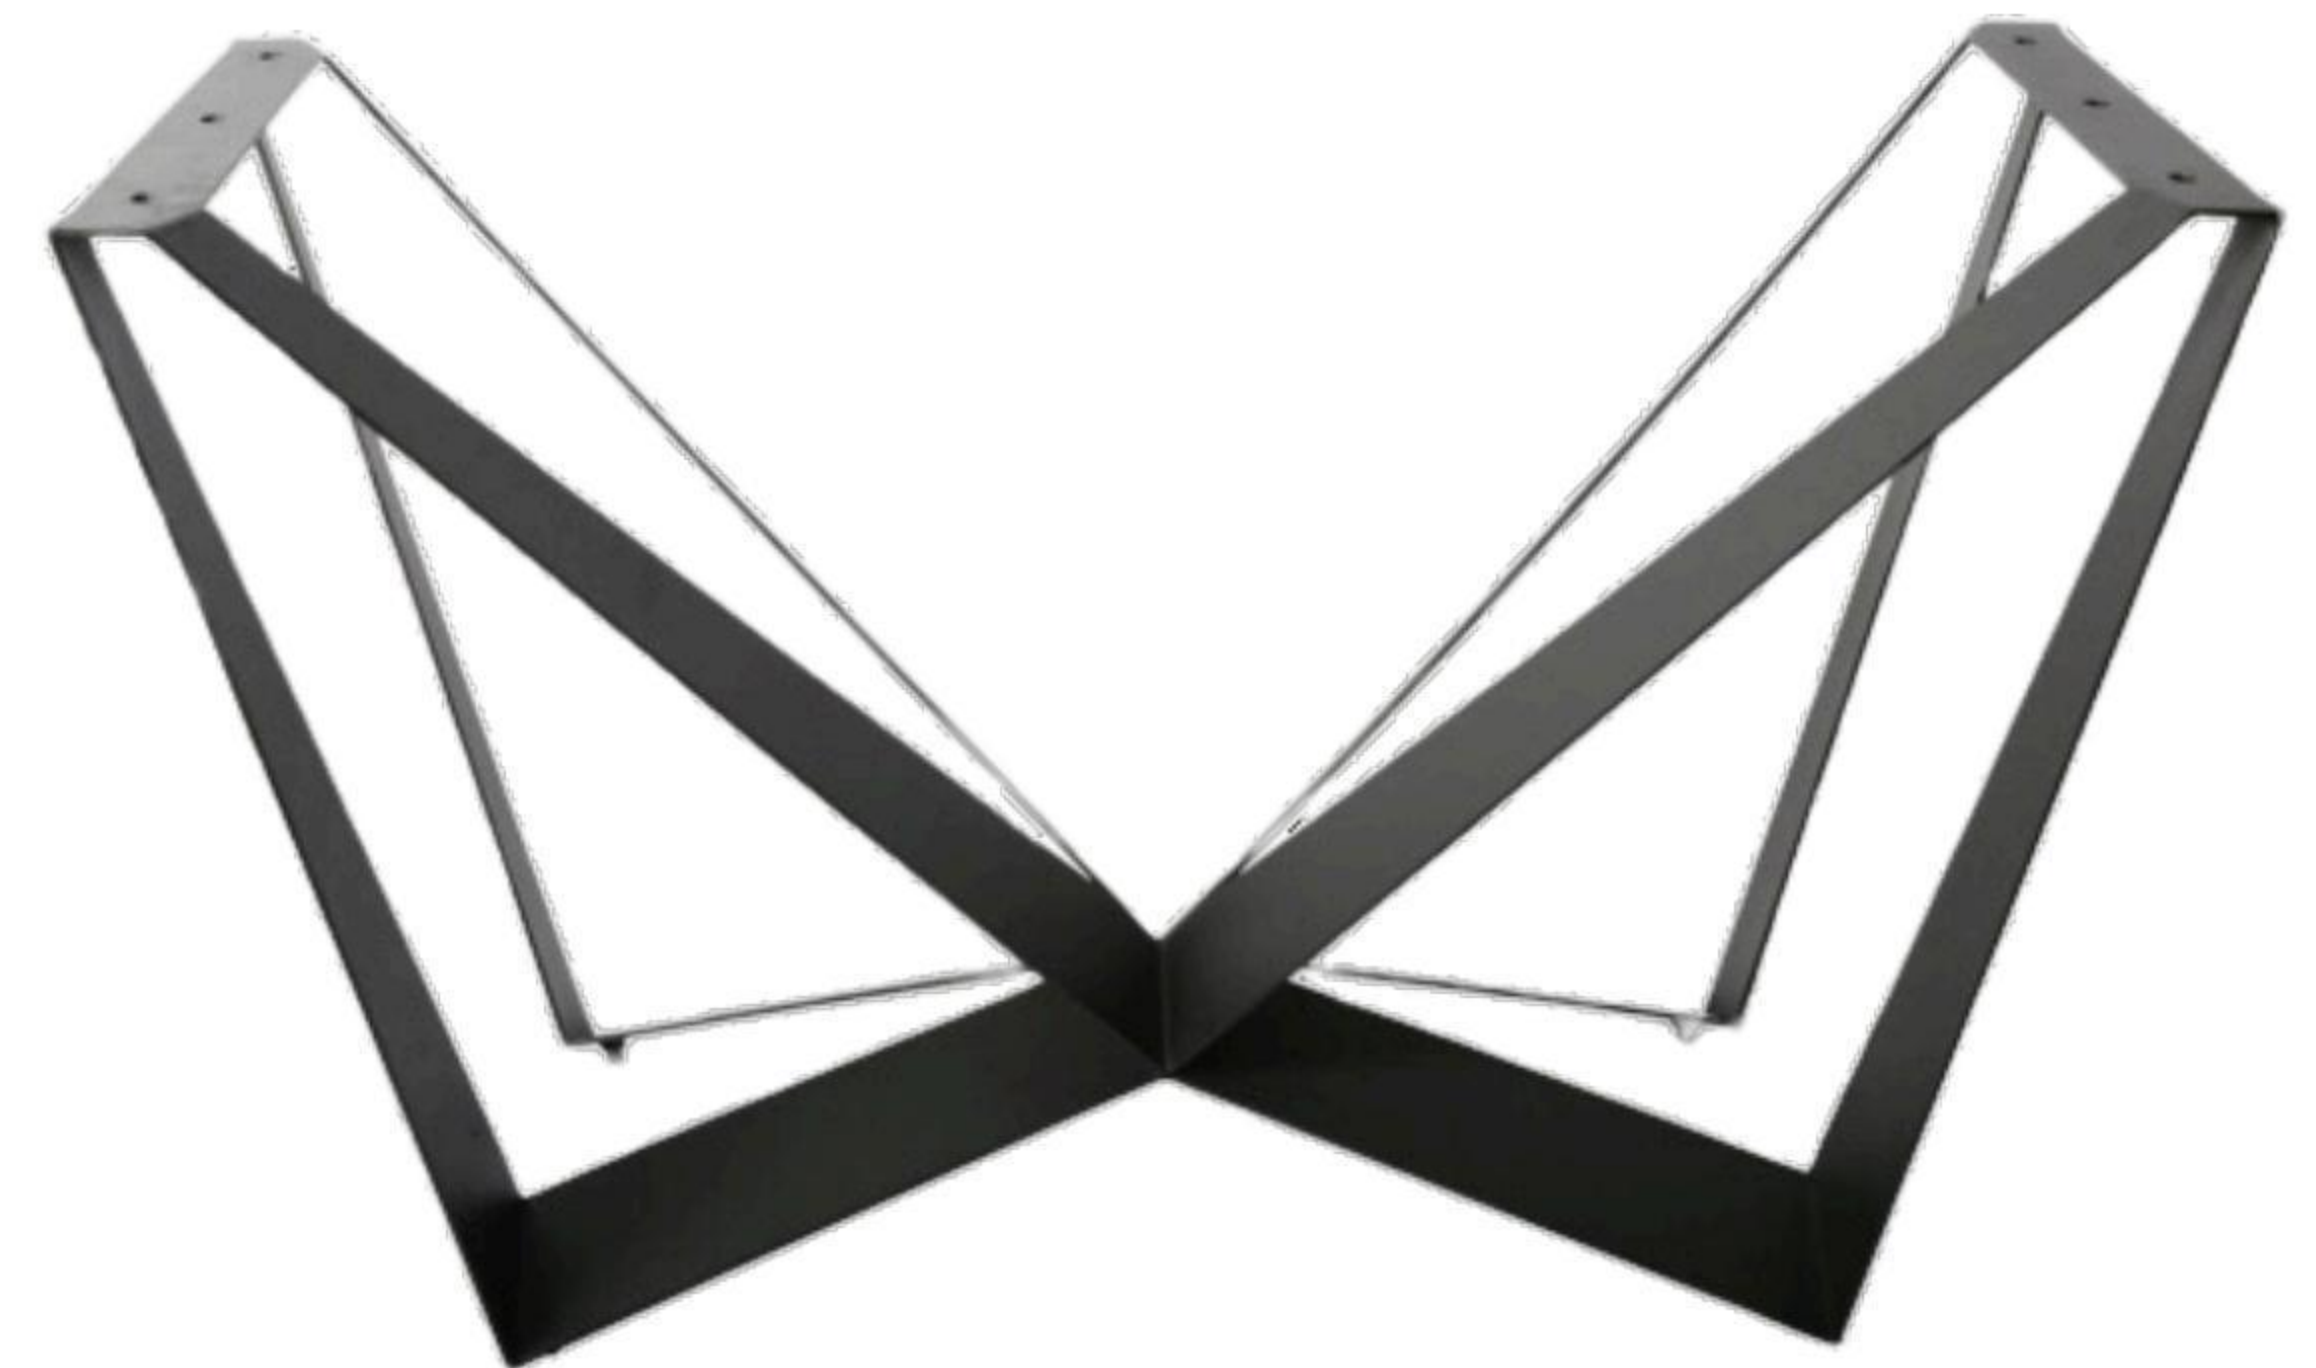

65×6×H72mm

** kg

Max.:1400*800mm

Max.:1500*900mm

** kg

80×48×H72mm

VT-B-015

STEEL BASE
VT-B-015