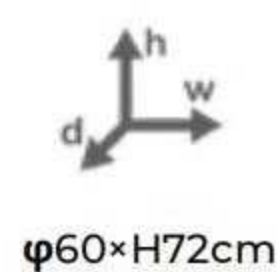

Max.:700mm/800mm

Max.:800mm/1000mm

Black

White

CAST IRON BASE
VT-A-100

VT-A-100

KG
18 kg

KG
22 kg