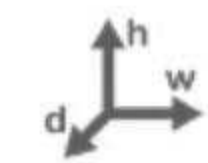

Black

ALUMINUM BASE

VT-F-024

#

VT-F-024

φ84×H108mm

** kg

Max.:1200*800mm