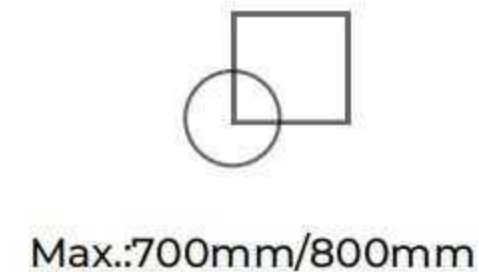

Max.:700mm/800mm

Max.:800mm/1000mm

Black

White

CAST IRON BASE
VT-A-100

VT-A-100

KG
18 kg

KG
22 kg