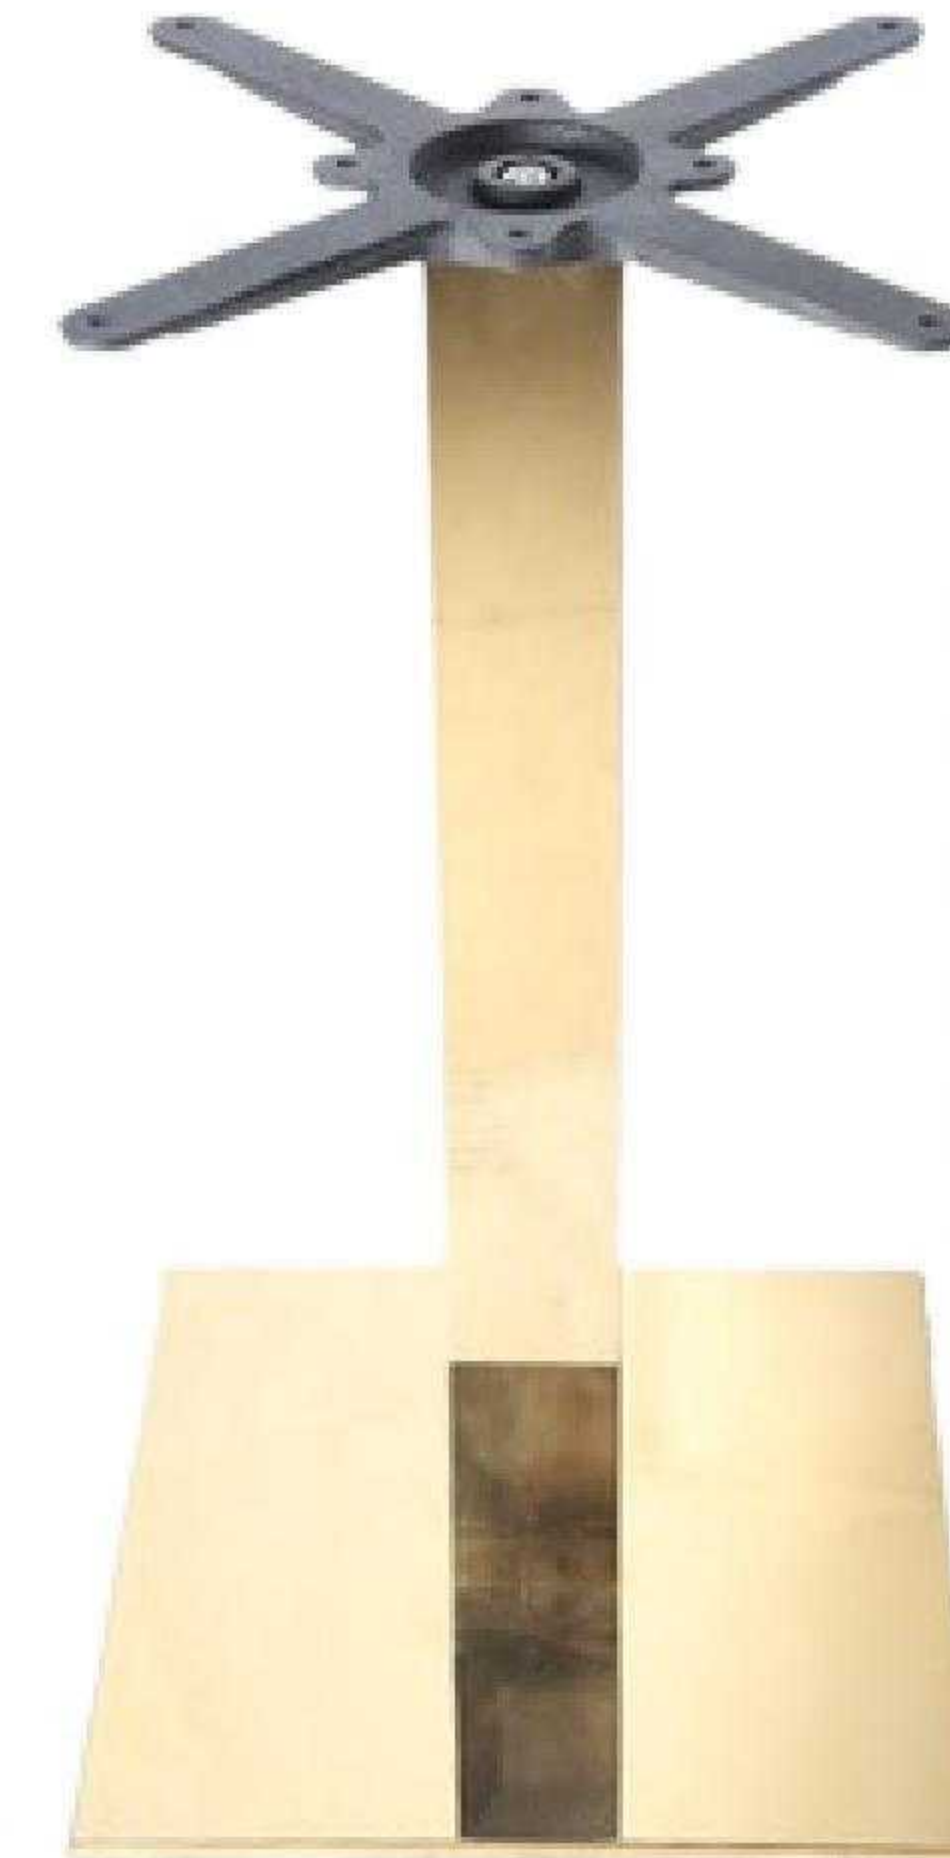

STAINLESS STEEL BASE

ROSE-GOLD

#

VT-E1-002a

40×40×H72cm

** kg

Max.:700mm/800mm

VT-E1-002b

43×43×H72cm

** kg

Max.:750mm/850mm

VT-E1-002c

45×45×H72cm

** kg

Max.:800mm/1000mm

VT-E1-002d

50×50×H72cm

** kg

Max.:1000mm/1200mm

VT-E1-002e

58×58×H72cm

** kg

Max.:1200mm/1400mm

VT-E1-002f

60×60×H72cm

** kg

Max.:1200mm/1400mm