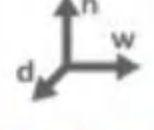

VT-F-020

VT-F-023

φ60×H72mm